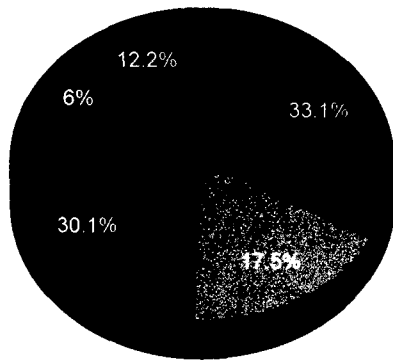

LS6 1AG Crimes by Category

- Anti-social behaviour
- Burglary
- Other crime
- Robbery
- Vehicle crime
- Violent crime

ies

The following table displays Street Level crime within a 1 mile radius of **LS6 1AG, Leeds, United Kingdom**, crimes are grouped by Crime Category.

The three Categories with the highest amount of crime are highlighted in red, Categories with no recorded Crimes are highlighted in green.

Anti-social behaviour	214
Burglary	113
Other crime	195
Robbery	7
Vehicle crime	39
Violent crime	79

Crimes ordered by street

The following list shows the streets in **LS6 1AG** with the highest number of crimes

Location of Crime	Crimes
On or near Otley Road	14 Crimes
Anti-social behaviour	6
Other crime	6
Vehicle crime	1
Violent crime	1