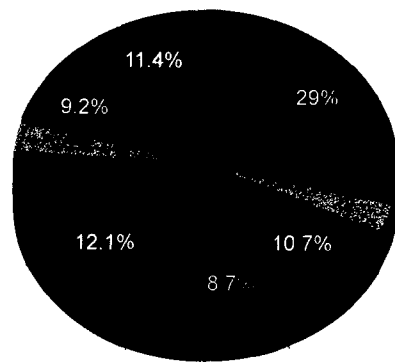

LS6 1AG Crimes by Category

- Anti-social behaviour
- Bicycle theft
- Burglary
- Criminal damage a...
- Drugs
- Other crime
- Other theft
- Possession of wea...
- Public order
- Robbery

IES

1/2 ▼

The following table displays Street Level crime within a 1 mile radius of **LS6 1AG, Leeds, United Kingdom**, crimes are grouped by Crime Category.

The three Categories with the highest amount of crime are highlighted in red, Categories with no recorded Crimes are highlighted in green.

Anti-social behaviour	171
Bicycle theft	18
Burglary	63
Criminal damage and arson	51
Drugs	25
Other crime	6
Other theft	71
Possession of weapons	1
Public order	9
Robbery	4
Shoplifting	31
Theft from the person	18
Vehicle crime	54
Violence and sexual offences	67