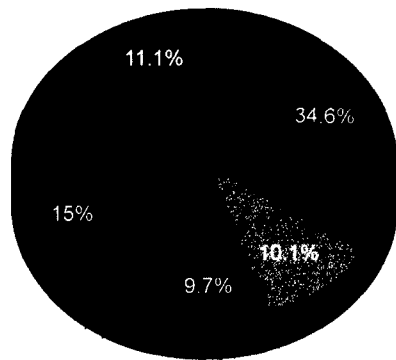

- Anti-social behaviour
- Burglary
- Criminal damage a...
- Drugs
- Other crime
- Other theft
- Public disorder and...
- Robbery
- Shoplifting
- Vehicle crime
- Violent crime

ies

The following table displays Street Level crime within a 1 mile radius of **LS6 1AG, Leeds, United Kingdom**, crimes are grouped by Crime Category.

The three Categories with the highest amount of crime are highlighted in red, Categories with no recorded Crimes are highlighted in green.

Anti-social behaviour	206
Burglary	60
Criminal damage and arson	58
Drugs	26
Other crime	10
Other theft	89
Public disorder and weapons	16
Robbery	8
Shoplifting	12
Vehicle crime	44
Violent crime	66

Crimes ordered by street

The following list shows the streets in **LS6 1AG** with the highest number of crimes

Location of Crime

Crimes